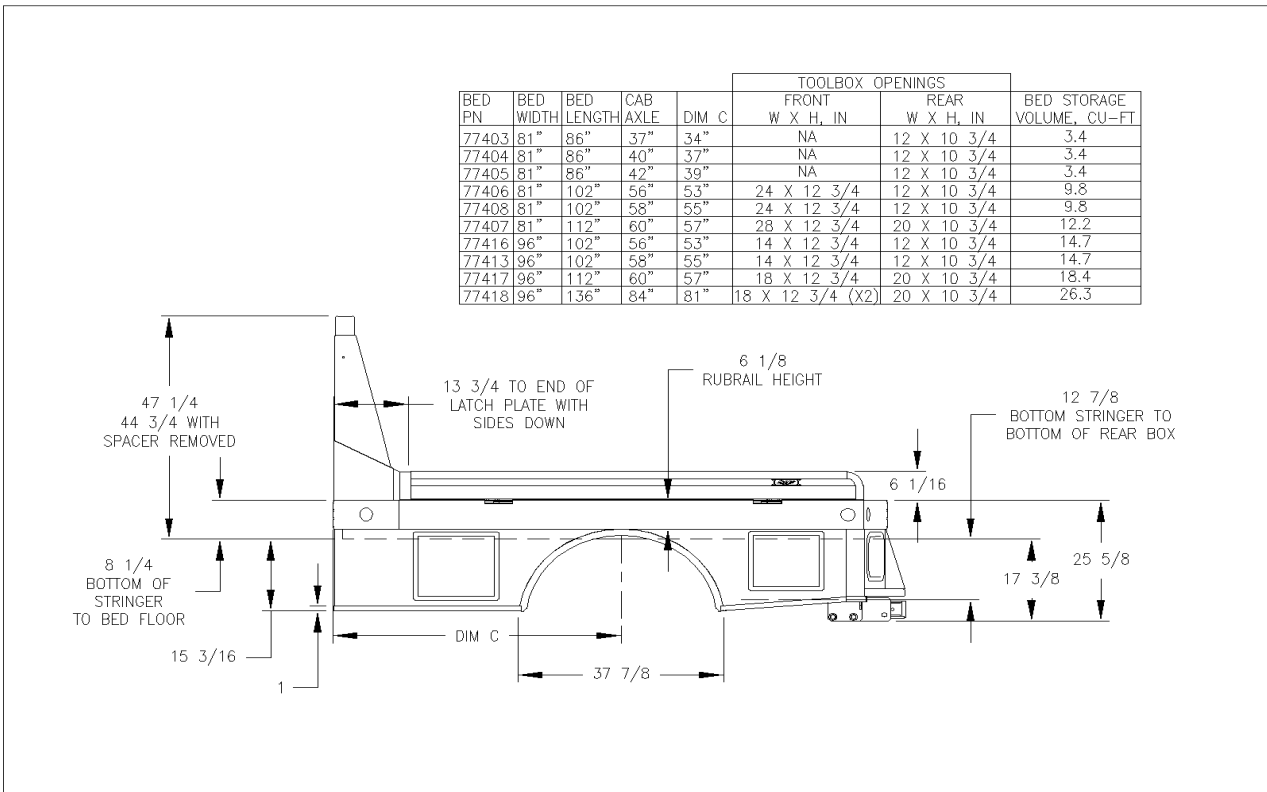

TITLE ALUMINUM S4000 SIDE VIEW

DWG NO. ?????? REV A DATE 11-4-16 DRAWN BY APD SCALE 1/20 PAGE

Hillsboro Industries 220 Industrial Road Hillsboro, KS 67063 1-800-835-0209 hi@hillsboroindustries.com www.hillsboroindustries.com

ALL PRICES SUBJECT TO CHANGE, FINAL PRICING WILL BE CONFIRMED THROUGH ORDER VERIFICATION
PRICE EFFECTIVITY IS BASED ON ECD OF ORDER