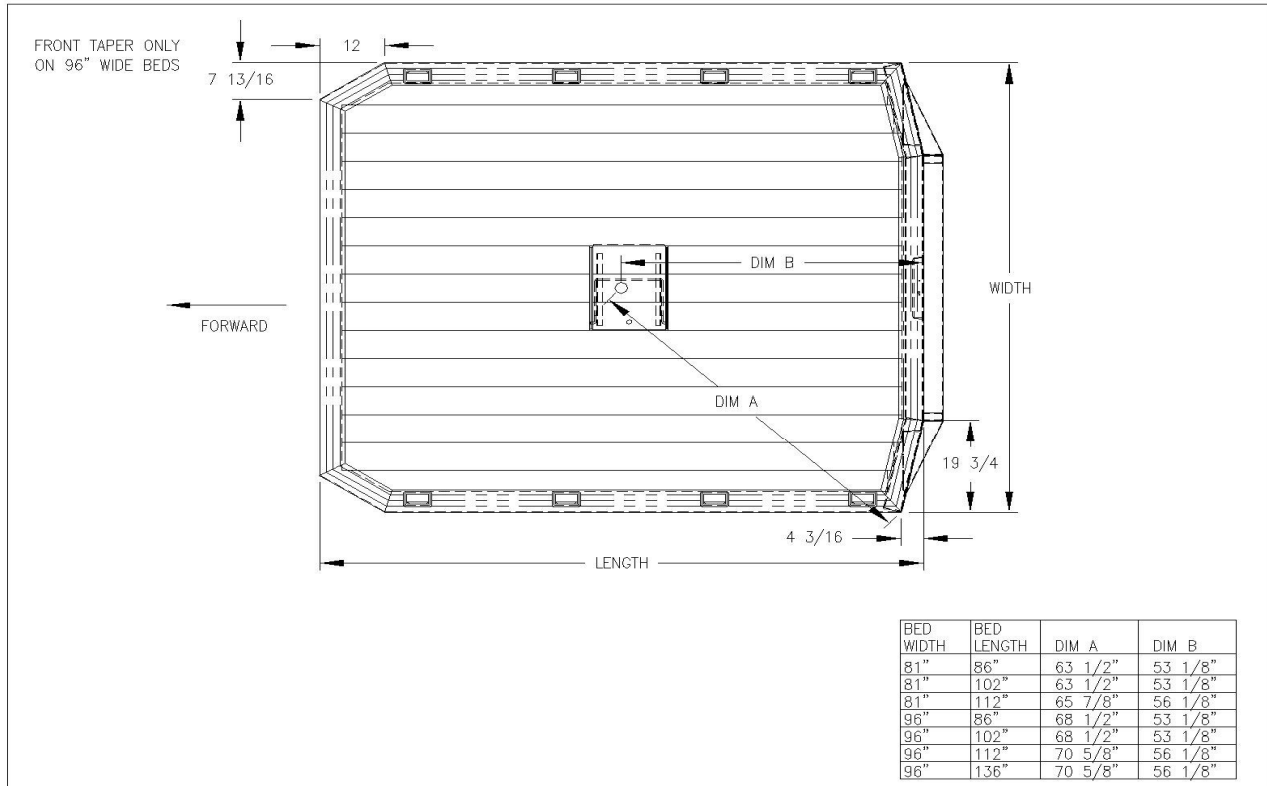

PRINTS

TITLE ALUMINUM S4000 PLAN VIEW

DWG NO. ?????? REV A DATE 11-4-16 DRAWN BY APD SCALE 1/20 PAGE

Hillsboro Industries 220 Industrial Road Hillsboro, KS 67063 1-800-835-0209 hi@hillsboroindustries.com www.hillsboroindustries.com