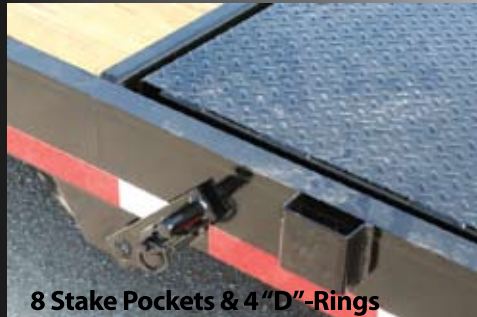

HILLSBORO

Tuffloader Tilt

TRAILERS

Straight hitch model

81" Full-Width Bed

8 Stake Pockets & 4 "D"-Rings

Cam-latch Locking

Tilt Trailer Standard Features

- 6' Stationary Deck + 16' Tilt Deck + 18" Treadplate approach / Gooseneck Model
- 4' Stationary Deck + 16' Tilt Deck + 18" Treadplate approach / Straight hitch Model
- 14,500 GVWR
- 7K Dexter Torsion Axles
- ST235/85R16LRE tires
- PPG DELFLEET® Paint System with Epoxy primer & Polyurethane top coat
- 22" Deck Height (empty)
- Over-Center Locking Cam Latch
- 81-inches between fenders
- Two-year limited warranty
- Spare wheel
- 2 5/16 adjustable height coupler
- 8 Stake Pockets
- 4 Heavy Duty D-rings
- Treated #1 Grade, Southern Yellow pine flooring
- 10° Loading Angle
- Heavy-duty 10-ga. steel fenders
- 2-1/2" x 14" Cushion Cylinder with Tilt Control Valve
- 3" channel crossmembers on 16" centers
- Enclosed wiring harness
- Safety chains, safety breakaway with battery