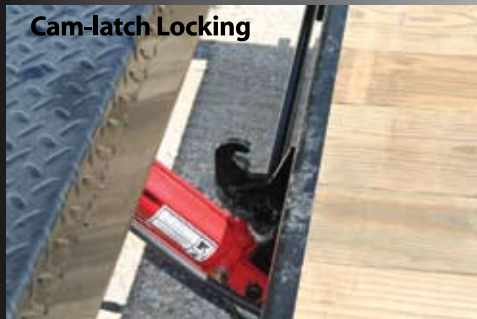

HILLSBORO

Tuffloader Tilt

TRAILERS

Straight hitch model

81" Full-Width Bed

8 Stake Pockets & 4 "D"-Rings

Cam-latch Locking

Tilt Trailer Standard Features

- 6' Stationary Deck + 16' Tilt Deck + 18" Treadplate approach / Gooseneck Model
- 4' Stationary Deck + 16' Tilt Deck + 18" Treadplate approach / Straight hitch Model
- 14,500 GVWR
- 7K Dexter Torsion Axles
- ST235/85R16LRE tires
- PPG DELFLEET® Paint System with Epoxy primer & Polyurethane top coat
- 22" Deck Height (empty)
- Over-Center Locking Cam Latch
- 81-inches between fenders
- Two-year limited warranty
- Spare wheel
- 2 5/16 adjustable height coupler
- 8 Stake Pockets
- 4 Heavy Duty D-rings
- Treated #1 Grade, Southern Yellow pine flooring
- 10° Loading Angle
- Heavy-duty 10-ga. steel fenders
- 2-1/2" x 14" Cushion Cylinder with Tilt Control Valve
- 3" channel crossmembers on 16" centers
- Enclosed wiring harness
- Safety chains, safety breakaway with battery